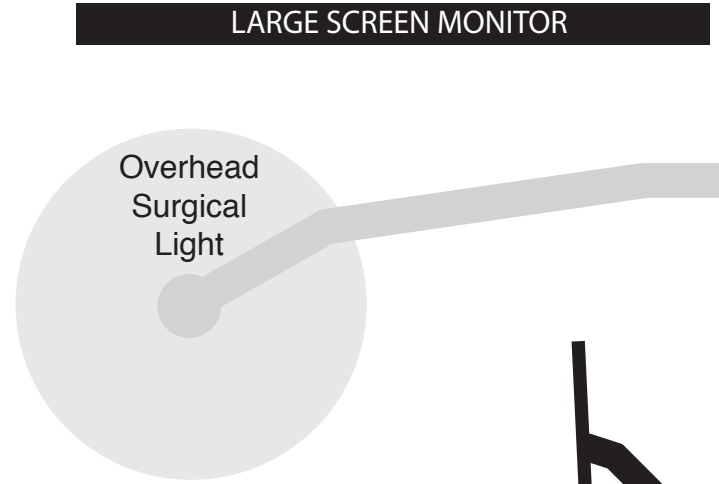

Two-way Mirror

Counter

Cabinets

***OR Sim Room A115  
Capacity of 6***