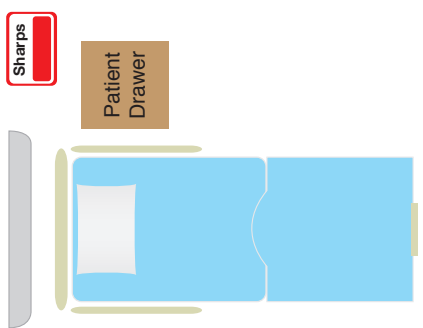

Maternity Skills Lab 204

Capacity of 12

PROJECTOR SCREEN/WHITEBOARD

STORAGE SHELVES